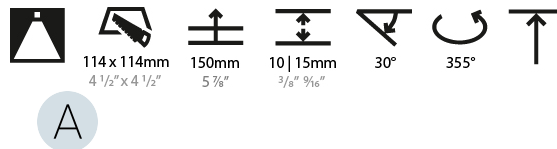

PHYSICAL

Shape: Square
Length (mm): 119
Length (in): 4 ¹¹/₁₆
Width (mm): 119
Width (in): 4 ¹¹/₁₆
Depth (mm): 132
Depth (in): 5 ³/₁₆
Ceiling Thickness (mm): 10 / 12.5 / 15
Ceiling Thickness (in): 3/8 or 1/2 or 9/16
Min. Recessing Depth (mm): 150
Min. Recessing Depth (in): 5 ⁷/₈
Light Distribution: Adjustable / Downlight
Weight (kg): 0.542
Weight (lbs): 1.2
Fixture Finish: SSR / BKV / CWI / CRY / HAB / UFT / ITA / RUA / FTG / MYG / LOD / PUS / FRO / FUP / KIA / POP / BLS / SPG / MEY / GOH / GUM / CHC / COM / ABZ / JAG / OBR / MOS / ROR
Fixture Material: Aluminum Die Cast
Cut-out Measurements: 114mm / 4 1/2" x 114mm / 4 1/2"

ELECTRICAL

Lamp Type: LED
Input Wattage (W): 16.5
Total Output Wattage (W): 14
Dimming: Tri-Mode (Non-Dimming and Phase Dimming (120Vac only) and 0-10V Dimming)
Driver Included: No
Driver Location: Recessed Housing
Driver Type: Constant Current - Universal
Driver Class: Class 2
Housing: See components
Input Voltage (V): 120 - 277
Constant Current (MA): 500

LED

Number of LEDs: 1
Color Temperature (°K): 2700 / 3000 / 3500 / 4000
Max. Delivered Lumen (lm): 940 / 980 / 1029 / 1050
Nominal Lumen (lm): 1386 / 1438 / 1511 / 1542
CRI: >90 CRI
Lamp Life (hrs): 50000

OPTICAL

Reflector°: 20 / 40 / 60
Adjustability: Rotational 355°; Tilt 30°

RATINGS AND CERTIFICATIONS

Certified By: Certified for North American Standards
IP rating: IP20