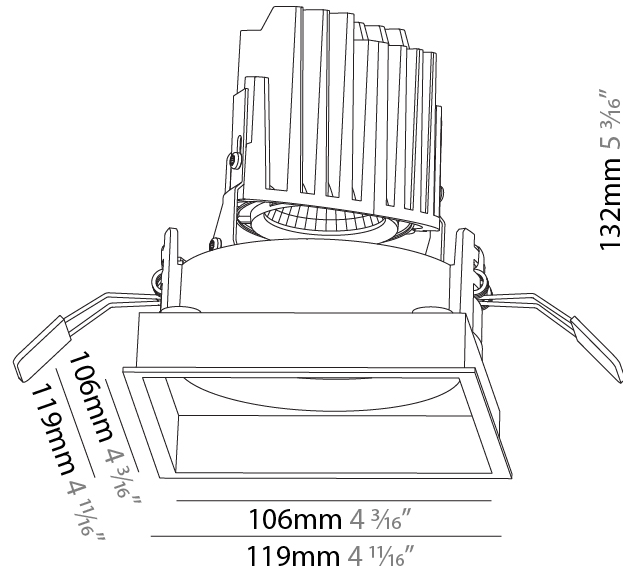

PHYSICAL

Shape: Square
Length (mm): 119
Length (in): 4 ¹¹/₁₆
Width (mm): 119
Width (in): 4 ¹¹/₁₆
Depth (mm): 132
Depth (in): 5 ³/₁₆
Ceiling Thickness (mm): 10 / 12.5 / 15
Ceiling Thickness (in): 3/8 or 1/2 or 9/16
Min. Recessing Depth (mm): 150
Min. Recessing Depth (in): 5 ⁷/₈
Light Distribution: Adjustable / Downlight
Weight (kg): 0.542
Weight (lbs): 1.2
Fixture Finish: SSR / BKV / CWI / CRY / HAB / UFT / ITA / RUA / FTG / MYG / LOD / PUS / FRO / FUP / KIA / POP / BLS / SPG / MEY / GOH / GUM / CHC / COM / ABZ / JAG / OBR / MOS / ROR
Fixture Material: Aluminum Die Cast
Cut-out Measurements: 114mm / 4 1/2" x 114mm / 4 1/2"

ELECTRICAL

Lamp Type: LED
Input Wattage (W): 16.5
Total Output Wattage (W): 14
Dimming: Tri-Mode (Non-Dimming and Phase Dimming (120Vac only) and 0-10V Dimming)
Driver Included: No
Driver Location: Recessed Housing
Driver Type: Constant Current - Universal
Driver Class: Class 2
Housing: See components
Input Voltage (V): 120 - 277
Constant Current (MA): 500

LED

Number of LEDs: 1
Color Temperature (°K): 2700 / 3000 / 3500 / 4000
Max. Delivered Lumen (lm): 940 / 980 / 1029 / 1050
Nominal Lumen (lm): 1386 / 1438 / 1511 / 1542
CRI: >90 CRI
Lamp Life (hrs): 50000

OPTICAL

Reflector°: 20 / 40 / 60
Adjustability: Rotational 355°; Tilt 30°

RATINGS AND CERTIFICATIONS

Certified By: Certified for North American Standards
IP rating: IP20