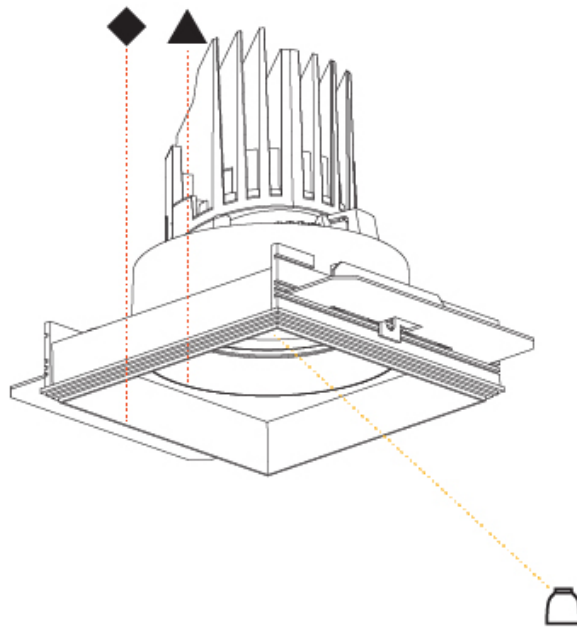

#### PHYSICAL

Shape: Square  
 Diameter (mm): 95  
 Diameter (in): 3 3/4  
 Length (mm): 106  
 Length (in): 4 3/16  
 Width (mm): 106  
 Width (in): 4 3/16  
 Height (mm): 134  
 Height (in): 5 1/4  
 Ceiling Thickness (mm): 10 / 12.5 / 15 / 25  
 Ceiling Thickness (in): 3/8 or 1/2 or 9/16 or 1  
 Min. Recessing Depth (mm): 150  
 Min. Recessing Depth (in): 5 7/8  
 Light Distribution: Adjustable / Downlight  
 Weight (kg): 0.655  
 Weight (lbs): 1.44  
 Fixture Finish: SSR / BKV / CWI / CRY / HAB / UFT / ITA / RUA / FTG / MYG / LOD / PUS / FRO / FUP / KIA / POP / BLS / SPG / MEY / GOH / GUM / CHC / COM / ABZ / JAG / OBR / MOS / ROR  
 Fixture Material: Aluminum Die Cast  
 Cut-out Measurements: 120mm / 4 3/4" x 120mm / 4 3/4"  
 Upon Request: Unique Ceiling Thickness

## BIONIQ SQUARE ADJUSTABLE TRIMLESS

A37887-

PROJECT \_\_\_\_\_

TYPE \_\_\_\_\_

SPECIFIER \_\_\_\_\_

QUANTITY \_\_\_\_\_

DATE \_\_\_\_\_

PROJECT
TYPE
SPECIFIER
QUANTITY
DATE