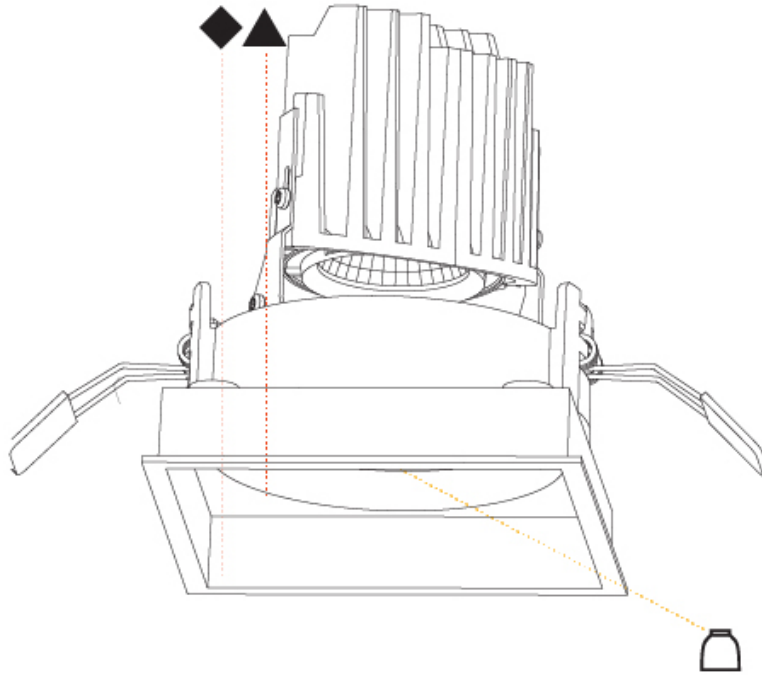

BIONIQ SQUARE ADJUSTABLE RECESSED

A35356-

PROJECT	_____
TYPE	_____
SPECIFIER	_____
QUANTITY	_____
DATE	_____