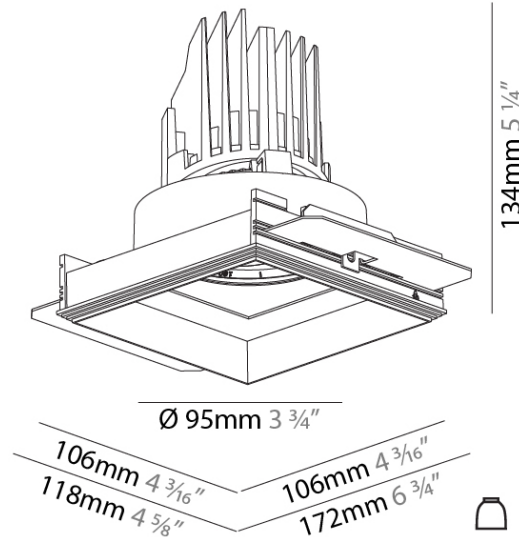

ELECTRICAL
Lamp Type: LED (Zhaga Standard)
Input Wattage (W): 15.5
Total Output Wattage (W): 14.5
Dimming: Tri-Mode (Non-Dimming and Phase Dimming (120Vac only) and 0-10V Dimming)
Driver Included: No
Driver Location: Recessed Housing
Driver Type: Constant Current - Universal
Driver Class: Class 2
Housing: See components
Input Voltage (V): 120 - 277
Constant Current (MA): 500

LED
Number of LEDs: 1
[Color Temperature (°K): 2700 / 3000 / 3500 / 4000](#)
Max. Delivered Lumen (lm): 940 / 980 / 1029 / 1050
Nominal Lumen (lm): 1386 / 1438 / 1511 / 1542
CRI: >90 CRI
Efficiency (%): 87.9 / 88.4 / 87.9
Lamp Life (hrs): 50000
Upon Request: RGB-W Tunable White Special Color Temperature
Special LED

OPTICAL
[Reflector°: 20 / 40 / 60](#)
Adjustability: Rotational 355°; Tilt 30°
Upon Request: Special Beam Angles

RATINGS AND CERTIFICATIONS
Zaneen Inc. © 2024, T 909-880-3382, F 416-247-9319, www.zaneen.com

Available for international specifications by adding "INT" at the end of the existing Model #. For assistance on 'custom' specifications, contact zteam@zaneen.com.
Certified By: Certified for North American Standards
In a constant effort to supply the best product, we reserve the right to change specifications or materials without notice. The most recent specification sheets are found at zaneen.com
IP rating: IP20